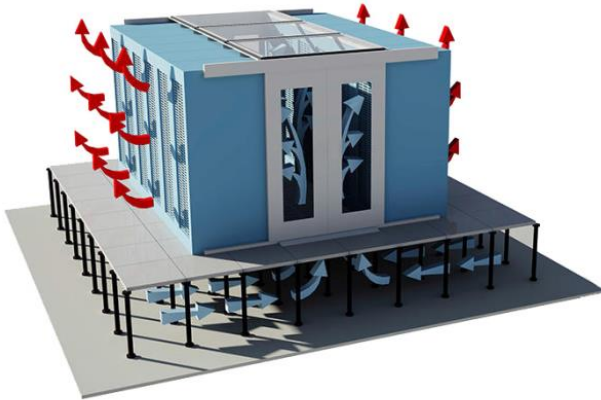

- Hot aisle or cold aisle containment
- Automatic or manual doors with key or electronic locking
- Fixed or telescopic chimneys

Benefits

Supports Large IT Equipment	Compatible with 1200mmD server racks with both 600 and 800mmW options
Reliable Operation	Automatic smoke sensing and top panel operation for emergency fire suppression
Greater Security	Electronic locking system with 3-in-1 access control
Maximum Organization	Compatible with server racks and high-density cable and airflow solutions
Office Friendly	Attractive, modular design appropriate for server rooms or data center environments
Greater Access	Automatic or manual sliding doors
Greater Airflow	Supports in-row cooling and under-floor ventilation
Flexible Operation	Modular design which is easily adjustable for future expansion
Greater RMU Capacity	Supports common rack heights including 52U models

High-Capacity Containment

Automatic Doors

Automatic Fire Protection

Telescopic Chimneys

Aisle Containment

SPECIFICATIONS

Cold-Aisle Containment

Hot-Aisle Containment

System Overview

ArcTiv Aisle Containment Systems are modular, row-based thermal containment solutions, which separate cold and hot air from equipment to the data center. They manage airflow at the source, increasing cooling efficiency while decreasing operating costs.