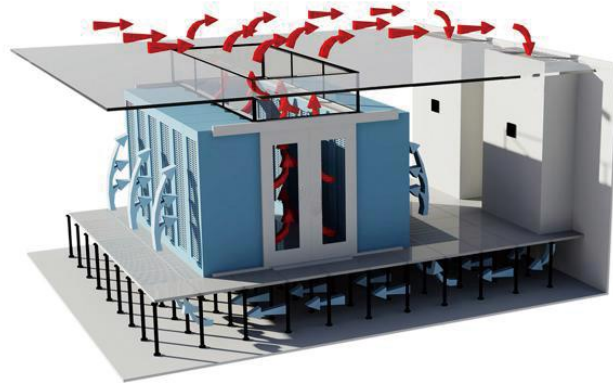

Aisle Containment

PRODUCT OVERVIEW

Server Racks & Aisle Containment

ArcTiv Aisle Containment Systems offers a scalable, modular design which is compatible with ArcTiv Server Racks. The electronic locks, and automatic door & roof system provides greater security, efficiency and reliability to minimize total cost of ownership. Standard options include:

- Hot aisle or cold aisle containment
- Automatic or manual doors with key or electronic locking
- Fixed or telescopic chimneys

Benefits

Supports Large IT Equipment	Compatible with 1200mmD server racks with both 600 and 800mmW options
Reliable Operation	Automatic smoke sensing and top panel operation for emergency fire suppression
Greater Security	Electronic locking system with 3-in-1 access control
Maximum Organization	Compatible with server racks and high-density cable and airflow solutions
Office Friendly	Attractive, modular design appropriate for server rooms or data center environments
Greater Access	Automatic or manual sliding doors
Greater Airflow	Supports in-row cooling and under-floor ventilation
Flexible Operation	Modular design which is easily adjustable for future expansion
Greater RMU Capacity	Supports common rack heights including 52U models

High-Capacity Containment

Automatic Doors

Automatic Fire Protection

Telescopic Chimneys

Aisle Containment

SPECIFICATIONS

Cold-Aisle Containment

Hot-Aisle Containment

System Overview

ArcTiv Aisle Containment Systems are modular, row-based thermal containment solutions, which separate cold and hot air from equipment to the data center. They manage airflow at the source, increasing cooling efficiency while decreasing operating costs.